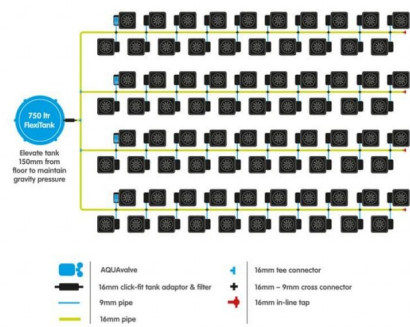

AutoPot 1Pot 80 potten systeem is een automatisch en zeer compleet watergeefstelsysteem met 16mm waterleiding en koppelingen voor het kweken van 80 planten.

Waardering Nog niet gewaardeerd

Prijs

Basisprijs inclusief BTW € 2427,03

€ 2184,32

[Stel een vraag over dit artikel](#)

Beschrijving

AutoPot 1Pot 80 potten watergeefstelsysteem

AutoPot 1Pot 80 (16mm) Pro Set inhoud

Beoordelingen

Er zijn geen nog geen recensies voor dit artikel.